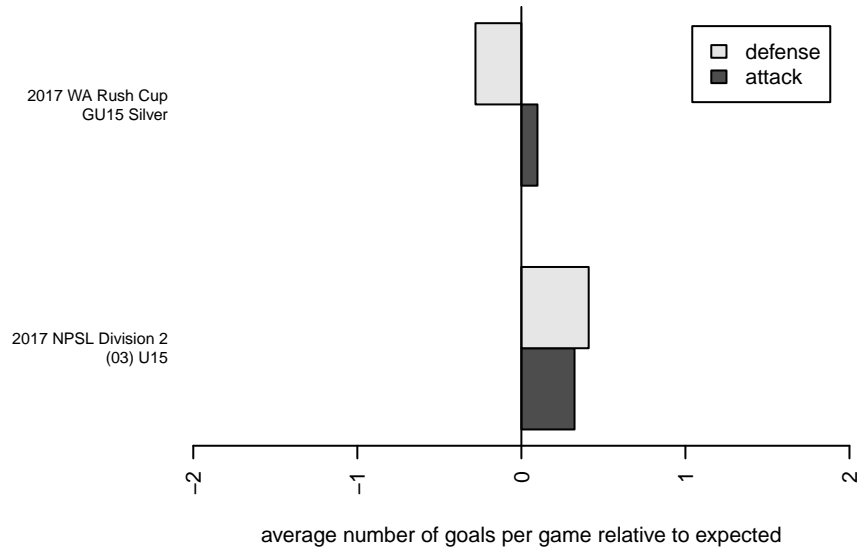

Kent United White G03

Kent United
 Kent, WA
 G03 total strength=1115
 attack=3.91 defense=2.27
 fall league = NPSL Div 2 (03) U15
 notes= Walter 2017

alt names used:
 Kent United G03 White (Walter)
 KENT UNITED G03 WHITE (WALTER)
 Kent United G03 White (Walter)

Venues played:
 2017 WA Rush Cup GU15 Silver
 2017 Summer Slam U15/U16 Bronze
 2017 NPSL Division 2 (03) U15

**attack and defense variance (black dot)
relative to other teams
and top 10 in region**

**attack and defense rating
relative to others at age
and all opponents in last 13 months**

Performance relative to 13 month average

Performance relative to 13 month average

date	home		away		venue	pred.home	pred.away
2018-01-27	Kent United White G03	2	Bellevue United G03	2	2017 NPSL Division 2 (03) U15	1.36	3.18
2018-01-20	Crossfire Select Oka G03	1	Kent United White G03	3	2017 NPSL Division 2 (03) U15	1.41	1.14
2018-01-13	IFC Select Red G03	1	Kent United White G03	0	2017 NPSL Division 2 (03) U15	0.54	1.73
2018-01-06	Kent United White G03	2	Whatcom FC Rangers White G03	0	2017 NPSL Division 2 (03) U15	1.48	0.51
2017-08-26	Washington Timbers White 1 G03	4	Kent United White G03	0	2017 Summer Slam U15/U16 Bronze	3.20	1.59
2017-08-05	WA Rush Nero G03	2	Kent United White G03	0	2017 WA Rush Cup GU15 Silver	3.27	0.45
2017-08-05	ISC Gunners Select G03	4	Kent United White G03	2	2017 WA Rush Cup GU15 Silver	4.36	0.88
2017-08-04	Kent United White G03	0	FPSC Fury Black G03	8	2017 WA Rush Cup GU15 Silver	0.37	5.53