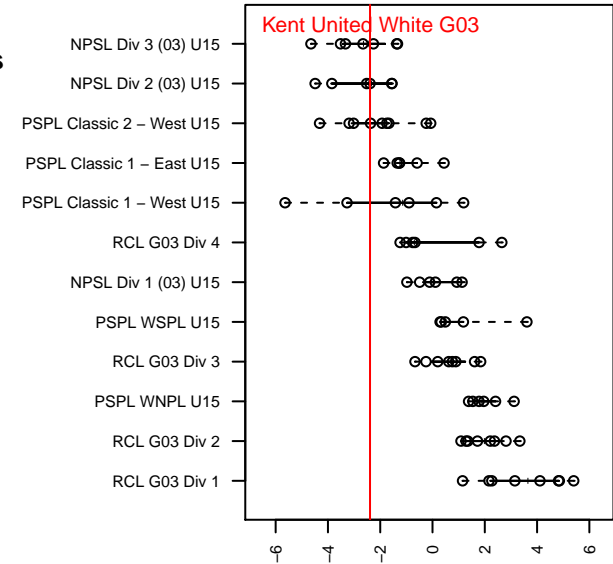

Kent United White G03

Kent United
 Kent, WA
 G03 total strength=1115
 attack=3.91 defense=2.27
 fall league = NPSL Div 2 (03) U15
 notes= Walter 2017

alt names used:
 Kent United G03 White (Walter)
 KENT UNITED G03 WHITE (WALTER)
 Kent United G03 White (Walter)

Venues played:
 2017 WA Rush Cup GU15 Silver
 2017 Summer Slam U15/U16 Bronze
 2017 NPSL Division 2 (03) U15

**attack and defense variance (black dot)
relative to other teams
and top 10 in region**

**attack and defense rating
relative to others at age
and all opponents in last 13 months**

Performance relative to 13 month average

Performance relative to 13 month average

date	home		away		venue	pred.home	pred.away
2018-01-27	Kent United White G03	2	Bellevue United G03	2	2017 NPSL Division 2 (03) U15	1.36	3.18
2018-01-20	Crossfire Select Oka G03	1	Kent United White G03	3	2017 NPSL Division 2 (03) U15	1.41	1.14
2018-01-13	IFC Select Red G03	1	Kent United White G03	0	2017 NPSL Division 2 (03) U15	0.54	1.73
2018-01-06	Kent United White G03	2	Whatcom FC Rangers White G03	0	2017 NPSL Division 2 (03) U15	1.48	0.51
2017-08-26	Washington Timbers White 1 G03	4	Kent United White G03	0	2017 Summer Slam U15/U16 Bronze	3.20	1.59
2017-08-05	WA Rush Nero G03	2	Kent United White G03	0	2017 WA Rush Cup GU15 Silver	3.27	0.45
2017-08-05	ISC Gunners Select G03	4	Kent United White G03	2	2017 WA Rush Cup GU15 Silver	4.36	0.88
2017-08-04	Kent United White G03	0	FPSC Fury Black G03	8	2017 WA Rush Cup GU15 Silver	0.37	5.53