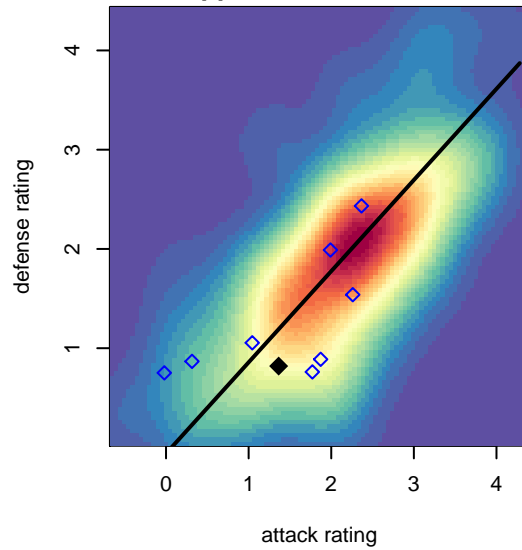

Kent United White G03

Kent United
 Kent, WA
 G03 total strength=1115
 attack=3.91 defense=2.27
 fall league = NPSL Div 2 (03) U15
 notes= Walter 2017

alt names used:
 Kent United G03 White (Walter)
 KENT UNITED G03 WHITE (WALTER)
 Kent United G03 White (Walter)

Venues played:
 2017 WA Rush Cup GU15 Silver
 2017 Summer Slam U15/U16 Bronze
 2017 NPSL Division 2 (03) U15

**attack and defense variance (black dot)
relative to other teams
and top 10 in region**

**attack and defense rating
relative to others at age
and all opponents in last 13 months**