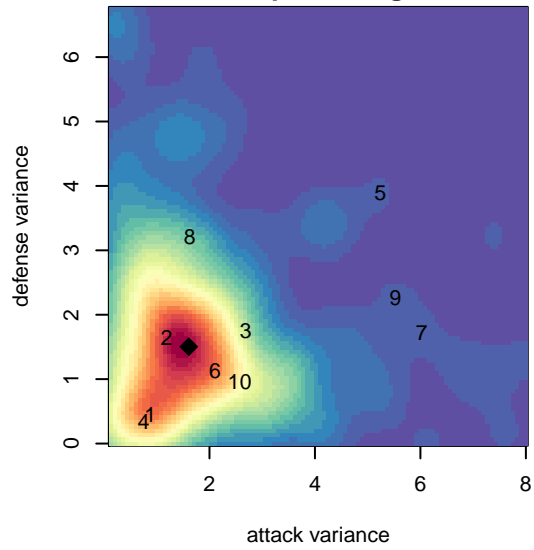

Kent United White G03

Kent United
 Kent, WA
 G03 total strength=1115
 attack=3.91 defense=2.27
 fall league = NPSL Div 2 (03) U15
 notes= Walter 2017

alt names used:
 Kent United G03 White (Walter)
 KENT UNITED G03 WHITE (WALTER)
 Kent United G03 White (Walter)

Venues played:
 2017 WA Rush Cup GU15 Silver
 2017 Summer Slam U15/U16 Bronze
 2017 NPSL Division 2 (03) U15

**attack and defense variance (black dot)
relative to other teams
and top 10 in region**

**attack and defense rating
relative to others at age
and all opponents in last 13 months**