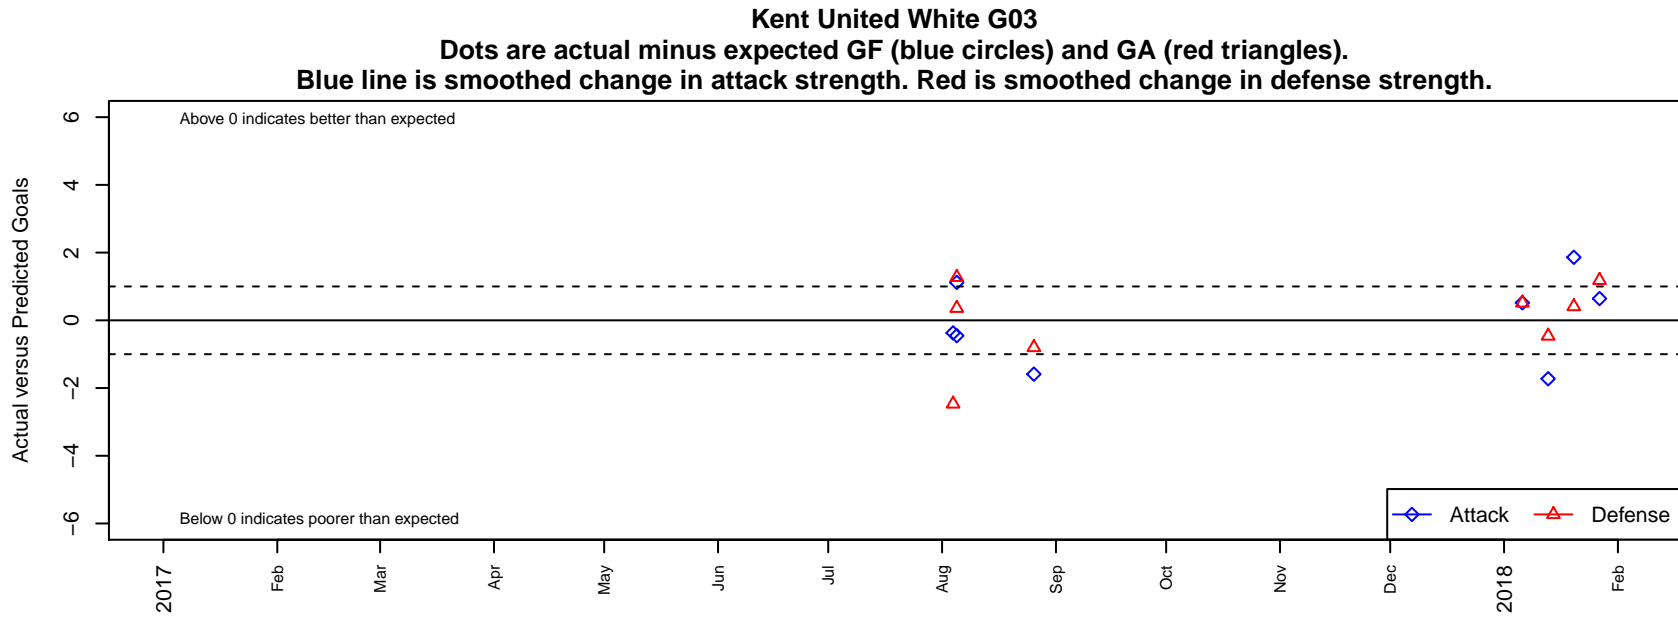

Kent United White G03

Kent United
 Kent, WA
 G03 total strength=1115
 attack=3.91 defense=2.27
 fall league = NPSL Div 2 (03) U15
 notes= Walter 2017

alt names used:
 Kent United G03 White (Walter)
 KENT UNITED G03 WHITE (WALTER)
 Kent United G03 White (Walter)

Venues played:
 2017 WA Rush Cup GU15 Silver
 2017 Summer Slam U15/U16 Bronze
 2017 NPSL Division 2 (03) U15

**attack and defense variance (black dot)
relative to other teams
and top 10 in region**

**attack and defense rating
relative to others at age
and all opponents in last 13 months**